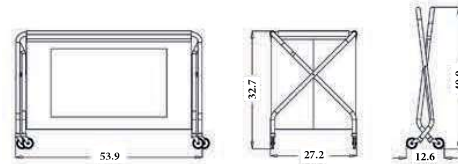

Baby Dream

SPECIFICATIONS

- Folding mobile baby crib
- Frame in anodised aluminum, light and robust
- Removable and washable cover
- Washable mattress cover
- Large window on both sides for permanent visual contact with baby
- 4 swivel wheels Ø 2.95", 2 with brakes
- Excellent stability when open or folded
- Delivered ready to use complete with cover and mattress

Ref. 1 500 001

BABY DREAM

Complete bed including mattress & cover	1 500 001
Additional mattress (47.2 x 23.6 x 3.1")	1 550 003
Additional cover	1 550 004