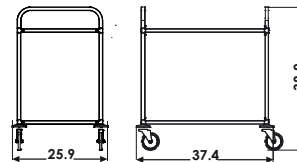

Dinastar

Dinastar 2 small Blue
Ref. 1 220 404

Dinastar 3 small Grey
Ref. 1 220 410

► 0.6" lip to prevent objects from falling

► Removable shelf for easy cleaning

- Multi-purpose **clearing trolley** in anodised aluminum
- 2 or 3 removable shelves made of water resistant HPL panel with 0.6" lip. Easy to clean.
- 4 heavy-duty swivel wheels Ø 3.9" in non-marking grey rubber with circular buffers
- Available in 2 sizes, with 2 or 3 shelves, 5 colours

Options

- Bacbis 170, Bacbis 570, and Starbox
- Wheels with brake or silent wheels
- Gold or Black anodised finish for small model

small

large

Dinastar (size in inches)	small		large	
Useful size shelves (L x W)	32.7" x 21.3"		39.4" x 22.6"	
Number of shelves	2	3	2	3
Overall shelves (L x W x H) mm	37.4 x 25.9 x 38.9	37.4 x 25.9 x 44.3	44.1 x 27.4 x 38.9	44.1 x 27.4 x 44.3
Gap between shelves (mm)	24"		14.2"	
Ref. Grey	1 220 400	1 220 410	1 220 440	1 220 450
Ref. Lavender Blue	1 220 404	1 220 414	1 220 444	1 220 454
Ref. Purple	1 220 403	1 220 413	1 220 443	1 220 453
Ref. Light Oak	1 220 401	1 220 411	1 220 441	1 220 451
Ref. Birch	1 220 402	1 220 412	1 220 442	1 220 452

Options

► Bacbis H=6.7"
► Ref. 1 252 100

► Bacbis H=22.4"
► Ref. 1 252 110

► Starbox
► Ref. 1 282 230

► Brakes on 2 wheels

► Silent wheels