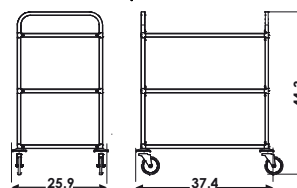

Dinastar

Dinastar 2 small Blue
Ref. 1 220 404

Dinastar 3 small Grey
Ref. 1 220 410

► 0.6" lip to prevent objects from falling

► Removable shelf for easy cleaning

- Multi-purpose **clearing trolley** in anodised aluminum
- 2 or 3 removable shelves made of water resistant HPL panel with 0.6" lip. Easy to clean.
- 4 heavy-duty swivel wheels Ø 3.9" in non-marking grey rubber with circular buffers
- Available in 2 sizes, with 2 or 3 shelves, 5 colours

Options

- Bacbis 170, Bacbis 570, and Starbox
- Wheels with brake or silent wheels
- Gold or Black anodised finish for small model

small

large

Dinastar (size in inches)	small		large	
Useful size shelves (L x W)	32.7" x 21.3"		39.4" x 22.6"	
Number of shelves	2	3	2	3
Overall shelves (L x W x H) mm	37.4 x 25.9 x 38.9	37.4 x 25.9 x 44.3	44.1 x 27.4 x 38.9	44.1 x 27.4 x 44.3
Gap between shelves (mm)	24"		14.2"	
Ref. Grey	1 220 400	1 220 410	1 220 440	1 220 450
Ref. Lavender Blue	1 220 404	1 220 414	1 220 444	1 220 454
Ref. Purple	1 220 403	1 220 413	1 220 443	1 220 453
Ref. Light Oak	1 220 401	1 220 411	1 220 441	1 220 451
Ref. Birch	1 220 402	1 220 412	1 220 442	1 220 452