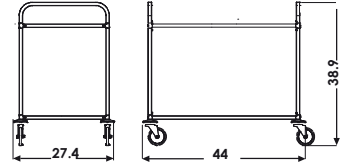

Dinastar

Dinastar 2 small Blue
Ref. 1 220 404

Dinastar 3 small Grey
Ref. 1 220 410

► 0.6" lip to prevent objects from falling

► Removable shelf for easy cleaning

- Multi-purpose **clearing trolley** in anodised aluminum
- 2 or 3 removable shelves made of water resistant HPL panel with 0.6" lip. Easy to clean.
- 4 heavy-duty swivel wheels Ø 3.9" in non-marking grey rubber with circular buffers
- Available in 2 sizes, with 2 or 3 shelves, 5 colours

Options

- Bacbis 170, Bacbis 570, and Starbox
- Wheels with brake or silent wheels
- Gold or Black anodised finish for small model

small

large

Dinastar (size in inches)	small		large	
Useful size shelves (L x W)	32.7" x 21.3"		39.4" x 22.6"	
Number of shelves	2	3	2	3
Overall shelves (L x W x H) mm	37.4 x 25.9 x 38.9	37.4 x 25.9 x 44.3	44.1 x 27.4 x 38.9	44.1 x 27.4 x 44.3
Gap between shelves (mm)	24"		14.2"	
Ref. Grey	1 220 400	1 220 410	1 220 440	1 220 450
Ref. Lavender Blue	1 220 404	1 220 414	1 220 444	1 220 454
Ref. Purple	1 220 403	1 220 413	1 220 443	1 220 453
Ref. Light Oak	1 220 401	1 220 411	1 220 441	1 220 451
Ref. Birch	1 220 402	1 220 412	1 220 442	1 220 452

Options

► Bacbis H=6.7"
► Ref. 1 252 100

► Bacbis H=22.4"
► Ref. 1 252 110

► Starbox
► Ref. 1 282 230

► Brakes on 2 wheels

► Silent wheels