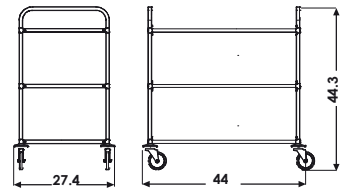

Dinastar

Dinastar 2 small Blue
Ref. 1 220 404

Dinastar 3 small Grey
Ref. 1 220 410

► 0.6" lip to prevent objects from falling

► Removable shelf for easy cleaning

- Multi-purpose **clearing trolley** in anodised aluminum
- 2 or 3 removable shelves made of water resistant HPL panel with 0.6" lip. Easy to clean.
- 4 heavy-duty swivel wheels Ø 3.9" in non-marking grey rubber with circular buffers
- Available in 2 sizes, with 2 or 3 shelves, 5 colours

Options

- Bacbis 170, Bacbis 570, and Starbox
- Wheels with brake or silent wheels
- Gold or Black anodised finish for small model

small

large

Dinastar (size in inches)	small		large	
Useful size shelves (L x W)	32.7" x 21.3"		39.4" x 22.6"	
Number of shelves	2	3	2	3
Overall shelves (L x W x H) mm	37.4 x 25.9 x 38.9	37.4 x 25.9 x 44.3	44.1 x 27.4 x 38.9	44.1 x 27.4 x 44.3
Gap between shelves (mm)	24"		14.2"	
Ref. Grey	1 220 400	1 220 410	1 220 440	1 220 450
Ref. Lavender Blue	1 220 404	1 220 414	1 220 444	1 220 454
Ref. Purple	1 220 403	1 220 413	1 220 443	1 220 453
Ref. Light Oak	1 220 401	1 220 411	1 220 441	1 220 451
Ref. Birch	1 220 402	1 220 412	1 220 442	1 220 452

Options

► Bacbis H=6.7"
► Ref. 1 252 100

► Bacbis H=22.4"
► Ref. 1 252 110

► Starbox
► Ref. 1 282 230

► Brakes on 2 wheels

► Silent wheels