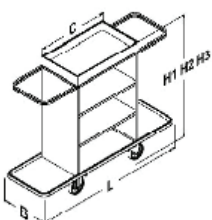

► **Top Shelf** in durable grey Volkern with 1.3" lip

OR

► **Welcome tray** with 5 adjustable compartments
► **Height:** 3.9" deep

► **All-around flexible bumper** around fixed base
Non-marking grey bumper

► **Holder for linen bag 42 Gal for soiled linen.**
With or without lid
► **On request : can be replaced by a holder for plastic bag**
With or without lid

NEVADA

SIZE (in Inches)

WITH WELCOME

TOP SHELF

additional POLYESTER BAG 42 Gal / beige

	C	L	B	H1	H2	WITH WELCOME	TOP SHELF	additional POLYESTER BAG 42 Gal / beige
600	57.8	19.7	49.4	51.2		1 200 011	1 200 012	1 250 102
760	64.1	19.7	49.4	51.2		1 200 013	1 200 014	1 250 102
860	68.1	19.7	49.4	51.2		1 200 015	1 200 016	1 250 102

Total height: H1: with Top shelf , H2: with Welcome 100

OPTIONS NEVADA
Lido

- ▶ Lid for Welcome tray, to safeguard contents. Lock on request

Papyrus for Lido

- ▶ 6 fixed compartments fitted into the LIDO lid for organised storage of paper items.