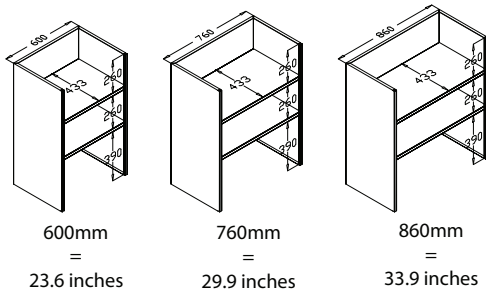

Nevada

Model shown :
Napoli 760 with Welcome Ref. 1 200 013

► Cabinet for clean linen entirely made of anodised aluminium. Hygienic, 2 shelves with 3 storage levels

- Clean linen cabinet with storage compartments (3 sizes)
- 1 fixed bag holder for 42 Gallons linen bag
- 1 fixed bag holder for plastic bag
- Delivered with 1 polyester bag soiled linen
- 2 fixed and 2 swivel wheels Ø 6.29", polyamide or rubber depending on floor covering

► **Top Shelf** in durable grey Volkern with 1.3" lip

OR

► **Welcome tray** with 5 adjustable compartments
► **Height:** 3.9" deep

► **All-around flexible bumper** around fixed base
Non-marking grey bumper