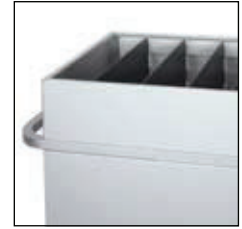

Nevada

Model shown :
Napoli 760 with Welcome Ref. 1 200 013

► Cabinet for clean linen entirely made of anodised aluminium. Hygienic, 2 shelves with 3 storage levels

- Clean linen cabinet with storage compartments (3 sizes)
- 1 fixed bag holder for 42 Gallons linen bag
- 1 fixed bag holder for plastic bag
- Delivered with 1 polyester bag soiled linen
- 2 fixed and 2 swivel wheels Ø 6.29", polyamide or rubber depending on floor covering

► **Top Shelf** in durable grey Volkern with 1.3" lip

OR

► **Welcome tray** with 5 adjustable compartments
► **Height:** 3.9" deep

► **All-around flexible bumper** around fixed base
Non-marking grey bumper

► **Holder for linen bag 42 Gal for soiled linen.**
With or without lid
► **On request : can be replaced by a holder for plastic bag**
With or without lid

NEVADA

SIZE (in Inches)

WITH WELCOME

TOP SHELF

additional POLYESTER BAG 42 Gal / beige

Total height: H1: with Top shelf , H2: with Welcome 100

OPTIONS NEVADA
Lido

- ▶ Lid for Welcome tray, to safeguard contents. Lock on request

Papyrus for Lido

- ▶ 6 fixed compartments fitted into the LIDO lid for organised storage of paper items.