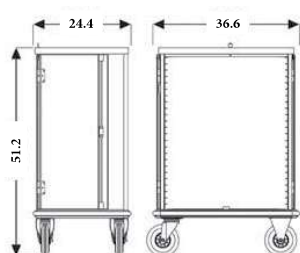

# Oasis mini

Ref. 1 480 109  
(excl. drawers and decor)

OASIS	Mini	370	335	336	333
Useful sizes (L x W x H) inches	23.6 x 16.9 x 38.2	30.3 x 20.9 x 38.2	2 x (14.6 x 20.9 x 30.3) Euronorm	20.9 x 25.6 x 38.2 Gastronorm 2/1	38.2 x 20.9 x 38.2
Useful sizes drawers (L x W x H) inches	21.5 x 15.7 x 3.2	28.3 x 19.7 x 3.2	12.6 x 19.7 x 3.2	18.5 x 24.4 x 3.2	36.2 x 19.7 x 3.2
Wheels Ø	6.29"	6.29"	6.29"	6.29"	7.87"
Ref. Trolley without interior fitting	1 480 109	1 480 104	1 480 102	1 480 103	1 480 101
Ref. shelf on telescopic rails	1 458 005	1 458 004	1 458 002	1 458 003	1 458 001
Ref. drawer on telescopic rails	1 458 106	1 458 104	1 458 102	1 458 103	1 458 101