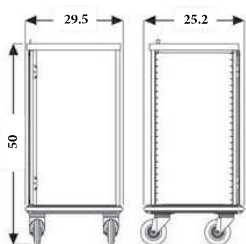

OASIS	Mini	370	335	336	333
Useful sizes (L x W x H) inches	23.6 x 16.9 x 38.2	30.3 x 20.9 x 38.2	2 x (14.6 x 20.9 x 30.3) Euronorm	20.9 x 25.6 x 38.2 Gastronorm 2/1	38.2 x 20.9 x 38.2
Useful sizes drawers (L x W x H) inches	21.5 x 15.7 x 3.2	28.3 x 19.7 x 3.2	12.6 x 19.7 x 3.2	18.5 x 24.4 x 3.2	36.2 x 19.7 x 3.2
Wheels Ø	6.29"	6.29"	6.29"	6.29"	7.87"
Ref. Trolley without interior fitting	1 480 109	1 480 104	1 480 102	1 480 103	1 480 101
Ref. shelf on telescopic rails	1 458 005	1 458 004	1 458 002	1 458 003	1 458 001
Ref. drawer on telescopic rails	1 458 106	1 458 104	1 458 102	1 458 103	1 458 101

● Oasis 335

● Oasis 336

Paneling

- Possibility to decorate your cart with long-lasting decor paneling
- Choice of 5 colours
- Please contact us for more information and order reference codes

- Colors may vary subject to stock availability