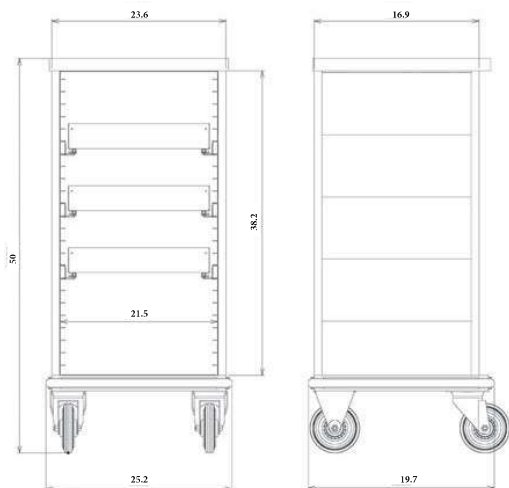

### COMMON SPECIFICATIONS

- anodised aluminum, ultra-light and solid cart
- Side panels and doors in anodised aluminum
- Back panel and top tablet covered with durable HPL
- Top tray with 0.9" lip
- Lock located on top tray and protected against bumps
- Steering handle
- 1.6" clearance between runners, allowing total flexibility in the organisation of trays and shelves
- Full wrap-around non-marking bumper
- 2 swivel wheels and 2 fixed wheels

# Oasis 336

COMPATIBLE WITH GASTRONORM 2/1 FORMAT

- 2 X (12.8 x 20.8 in)

Ref. 1 480 103  
(excl. drawers & tray)

CATERING

ROOM SERVICE

MINI-BAR

[www.mercurusa.com](http://www.mercurusa.com)

# Oasis mini

Ref. 1 480 109  
(excl. drawers and decor)

OASIS	Mini	370	335	336	333
Useful sizes (L x W x H) inches	23.6 x 16.9 x 38.2	30.3 x 20.9 x 38.2	2 x (14.6 x 20.9 x 30.3) Euronorm	20.9 x 25.6 x 38.2 Gastronorm 2/1	38.2 x 20.9 x 38.2
Useful sizes drawers (L x W x H) inches	21.5 x 15.7 x 3.2	28.3 x 19.7 x 3.2	12.6 x 19.7 x 3.2	18.5 x 24.4 x 3.2	36.2 x 19.7 x 3.2
Wheels Ø	6.29"	6.29"	6.29"	6.29"	7.87"
Ref. Trolley without interior fitting	1 480 109	1 480 104	1 480 102	1 480 103	1 480 101
Ref. shelf on telescopic rails	1 458 005	1 458 004	1 458 002	1 458 003	1 458 001
Ref. drawer on telescopic rails	1 458 106	1 458 104	1 458 102	1 458 103	1 458 101