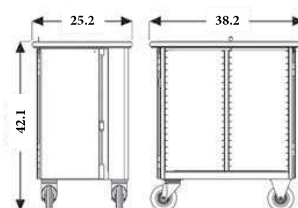

OASIS	Mini	370	335	336	333
Useful sizes (L x W x H) inches	23.6 x 16.9 x 38.2	30.3 x 20.9 x 38.2	2 x (14.6 x 20.9 x 30.3) Euronorm	20.9 x 25.6 x 38.2 Gastronorm 2/1	38.2 x 20.9 x 38.2
Useful sizes drawers (L x W x H) inches	21.5 x 15.7 x 3.2	28.3 x 19.7 x 3.2	12.6 x 19.7 x 3.2	18.5 x 24.4 x 3.2	36.2 x 19.7 x 3.2
Wheels Ø	6.29"	6.29"	6.29"	6.29"	7.87"
Ref. Trolley without interior fitting	1 480 109	1 480 104	1 480 102	1 480 103	1 480 101
Ref. shelf on telescopic rails	1 458 005	1 458 004	1 458 002	1 458 003	1 458 001
Ref. drawer on telescopic rails	1 458 106	1 458 104	1 458 102	1 458 103	1 458 101

● Oasis 335

● Oasis 336

Paneling

- Possibility to decorate your cart with long-lasting decor paneling
- Choice of 5 colours
- Please contact us for more information and order reference codes

- Colors may vary subject to stock availability