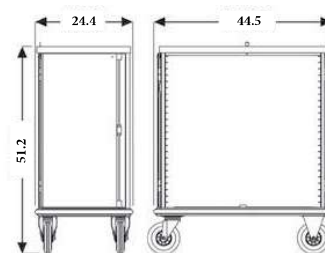

● Oasis 333

Paneling

- Possibility to decorate your cart with long-lasting decor paneling
- Choice of 5 colours
- Please contact us for more information and order reference codes