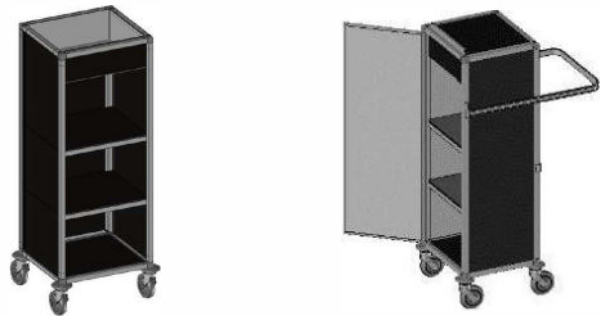

PARIS: In-room cart solution

Model shown:

Paris with top lid

Ultra-compact cart. Ideal for hotels that needs an In-room cart solution and do not want to display the trolley in the corridors

- ▶ Clean linen cabinet with 3 storage compartments
- ▶ Top shelf with « welcome tray » to store amenities: 2 removable dividers included to maximize the organization

- ▶ 4 rubber wheels with circular bumpers

Choice between 5 different colors: black, anthracite grey, mahogany, wenge and ceruse oak

- ▶ **Additional options available:**

SIZE (Inches)

Folding linen bag holder

Folding plastic bag support with lid

Removable double plastic bag holder with lid

Top Lid to cover amenities

Door