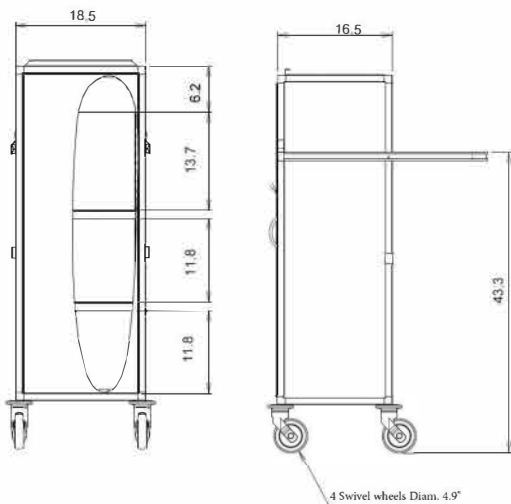

PARIS: In-room cart solution

Model shown:

Paris with top lid

Ultra-compact cart. Ideal for hotels that needs an In-room cart solution and do not want to display the trolley in the corridors

- ▶ Clean linen cabinet with 3 storage compartments
- ▶ Top shelf with « welcome tray » to store amenities: 2 removable dividers included to maximize the organization

- ▶ 4 rubber wheels with circular bumpers

Choice between 5 different colors: black, anthracite grey, mahogany, wenge and ceruse oak

- ▶ **Additional options available:**

SIZE (Inches)

Folding linen bag holder

Folding plastic bag support with lid

Removable double plastic bag holder with lid

Top Lid to cover amenities

Door