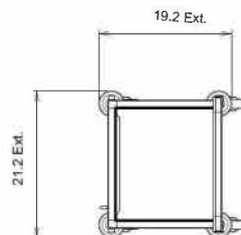

Folding linen bag holder