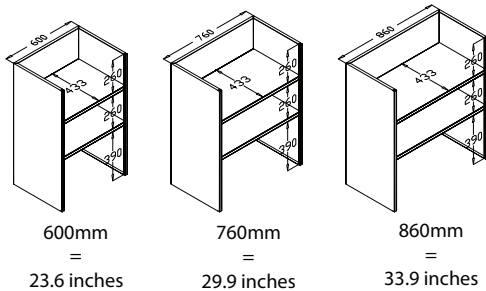

Sao Paulo

Model shown :
Sao Paulo 600 & Welcome Ref. 1 200 001

- Clean linen cabinet with storage compartments (3 sizes)
- 2 fixed holder for 42 Gallons linen bag
- Delivered with 1 polyester bag soiled linen
- 2 fixed and 2 swivel wheels Ø 6.29", polyamide or rubber depending on floor covering

► Cabinet for clean linen entirely made of anodised aluminium. Hygienic, 2 shelves with 3 storage levels

► **Top Shelf** in durable grey Volkern with 1.3" lip

► **Welcome** tray with 5 adjustable compartments
 ► **Height:** 3.9" deep

Total height: H1: with Top shelf , H2: with Welcome 100

OPTIONS SAO PAULO
Lido

- ▶ Lid for Welcome tray, to safeguard contents. Height 50 mm. Lock on request

Papyrus for Lido

- ▶ 6 fixed compartments fitted into the LIDO lid for organised storage of paper items.