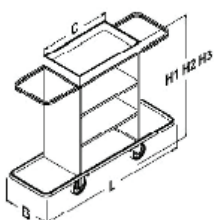

► Cabinet for clean linen entirely made of anodised aluminium. Hygienic, 2 shelves with 3 storage levels

► **Top Shelf** in durable grey Volkern with 1.3" lip

► **Welcome** tray with 5 adjustable compartments
 ► **Height:** 3.9" deep

► **All-around flexible bumper** around fixed base
 Non-marking grey bumper

► **Holder for linen bag 42Gal for soiled linen.** With or without lid
 ► **On request : can be replaced by a holder for plastic bag**
 With or without lid

SAO PAULO

SIZE (in Inches)

	SIZE (in Inches)					WITH WELCOME	TOP SHELF	additional POLYESTER BAG 42 Gal / beige
	C	L	B	H1	H2			
600	57.8	19.7	49.4	51.2		1 200 001	1 200 002	1 250 102
760	64.1	19.7	49.4	51.2		1 200 003	1 200 004	1 250 102
860	68.1	19.7	49.4	51.2		1 200 005	1 200 006	1 250 102

Total height: H1: with Top shelf , H2: with Welcome 100

OPTIONS SAO PAULO
Lido

- ▶ Lid for Welcome tray, to safeguard contents. Height 50 mm. Lock on request

Papyrus for Lido

- ▶ 6 fixed compartments fitted into the LIDO lid for organised storage of paper items.